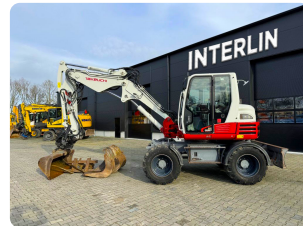

## Takeuchi TB295W DKS

**Price: 27000 \$**

**Rental Cost: 1500 \$ / Per Month**

Product Image

Product Image

<b>Category</b>	<b>Details</b>
<b>Stock Number</b>	0021J
<b>Brand</b>	Takeuchi
<b>Model</b>	TB295W DKS
<b>Year</b>	2014
<b>Operating Hours</b>	12,639 hours
<b>Type</b>	Wheeled Excavator
<b>Engine</b>	Deutz 4-cylinder Diesel
<b>Power Output</b>	100 hp (74.9 kW)
<b>Fuel Type</b>	Diesel
<b>Operating Weight</b>	9,500 kg
<b>Max Digging Depth</b>	4.10 m
<b>Max Reach</b>	7.8 m
<b>Bucket Capacity</b>	0.25 – 0.35 m <sup>3</sup>
<b>Hydraulic System</b>	Load-sensing, variable displacement pump
<b>Hydraulic Flow</b>	160 l/min
<b>Hydraulic Pressure</b>	280 bar
<b>Transmission</b>	Hydrostatic
<b>Max Speed</b>	30 km/h
<b>Drive System</b>	4WD
<b>Steering Modes</b>	2WS, 4WS, Crab
<b>Brakes</b>	Multi-disc, oil-immersed
<b>Tires</b>	8.25-20